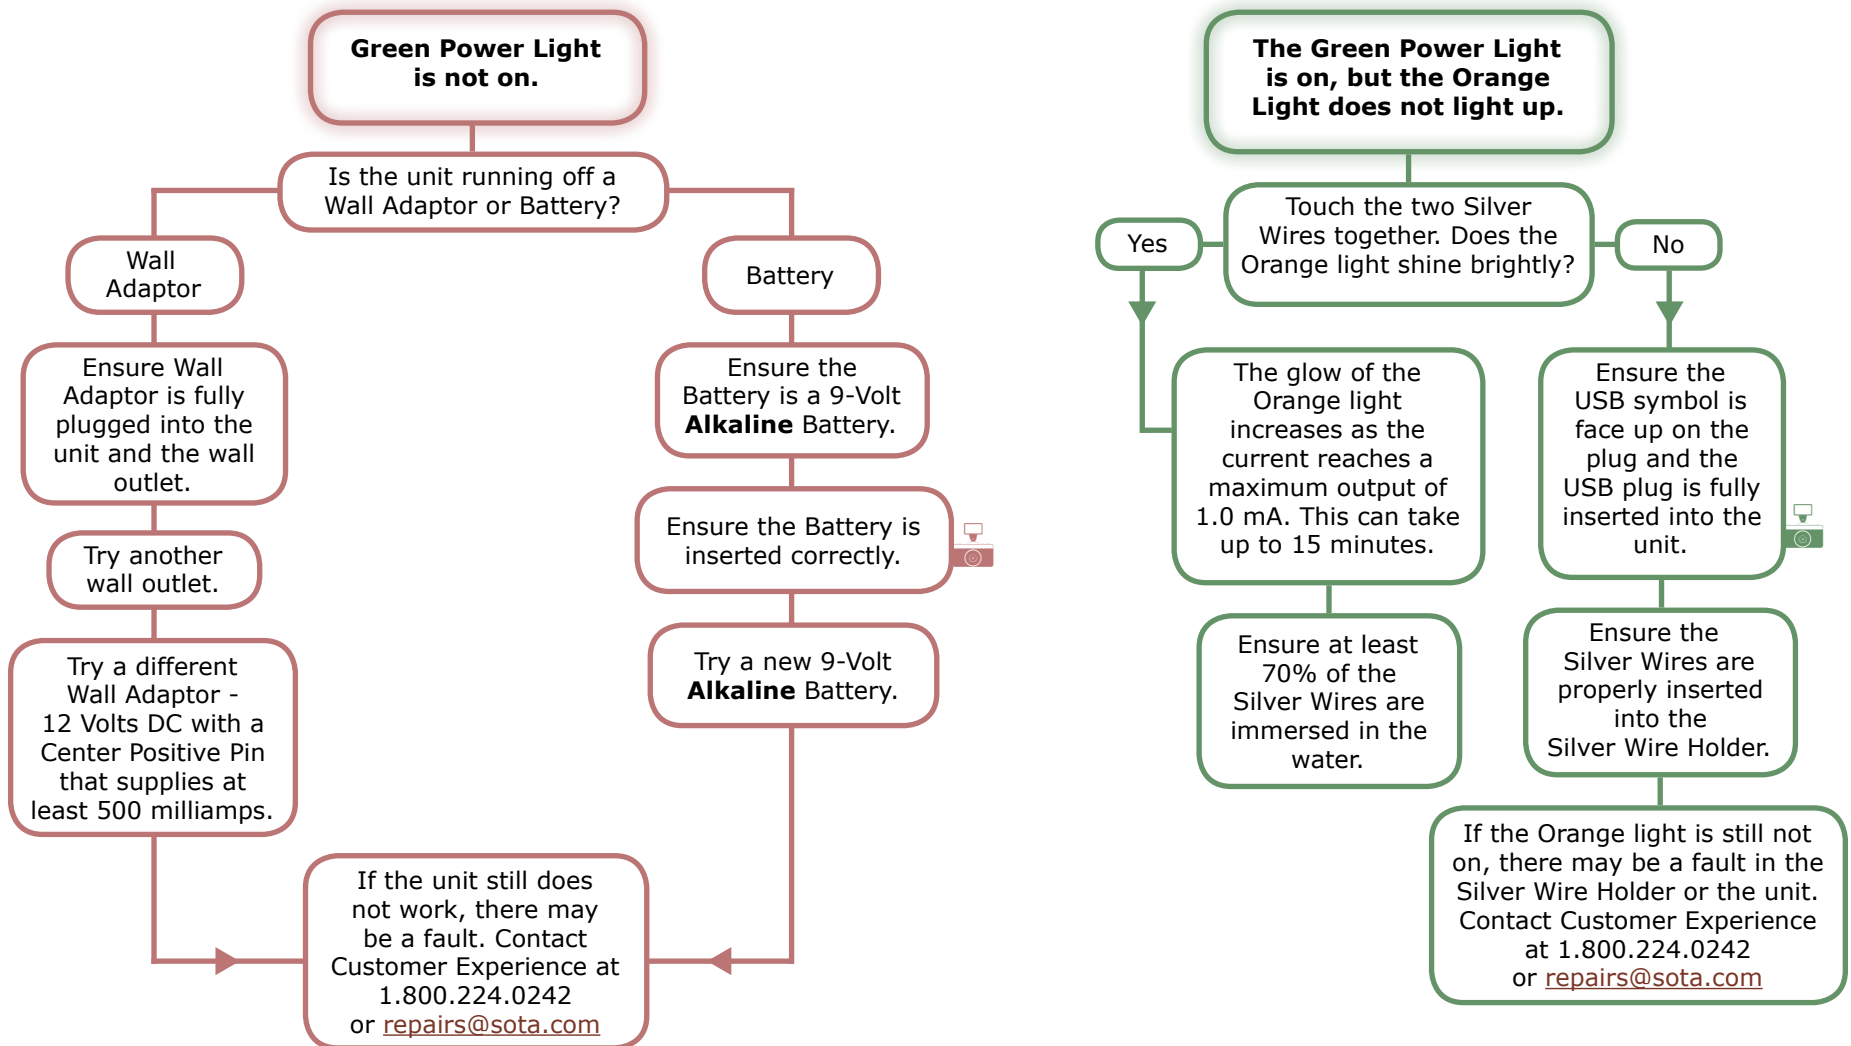

Silver Pulser Lite

Ionic~Colloidal Silver Troubleshooting

Models: SPL2