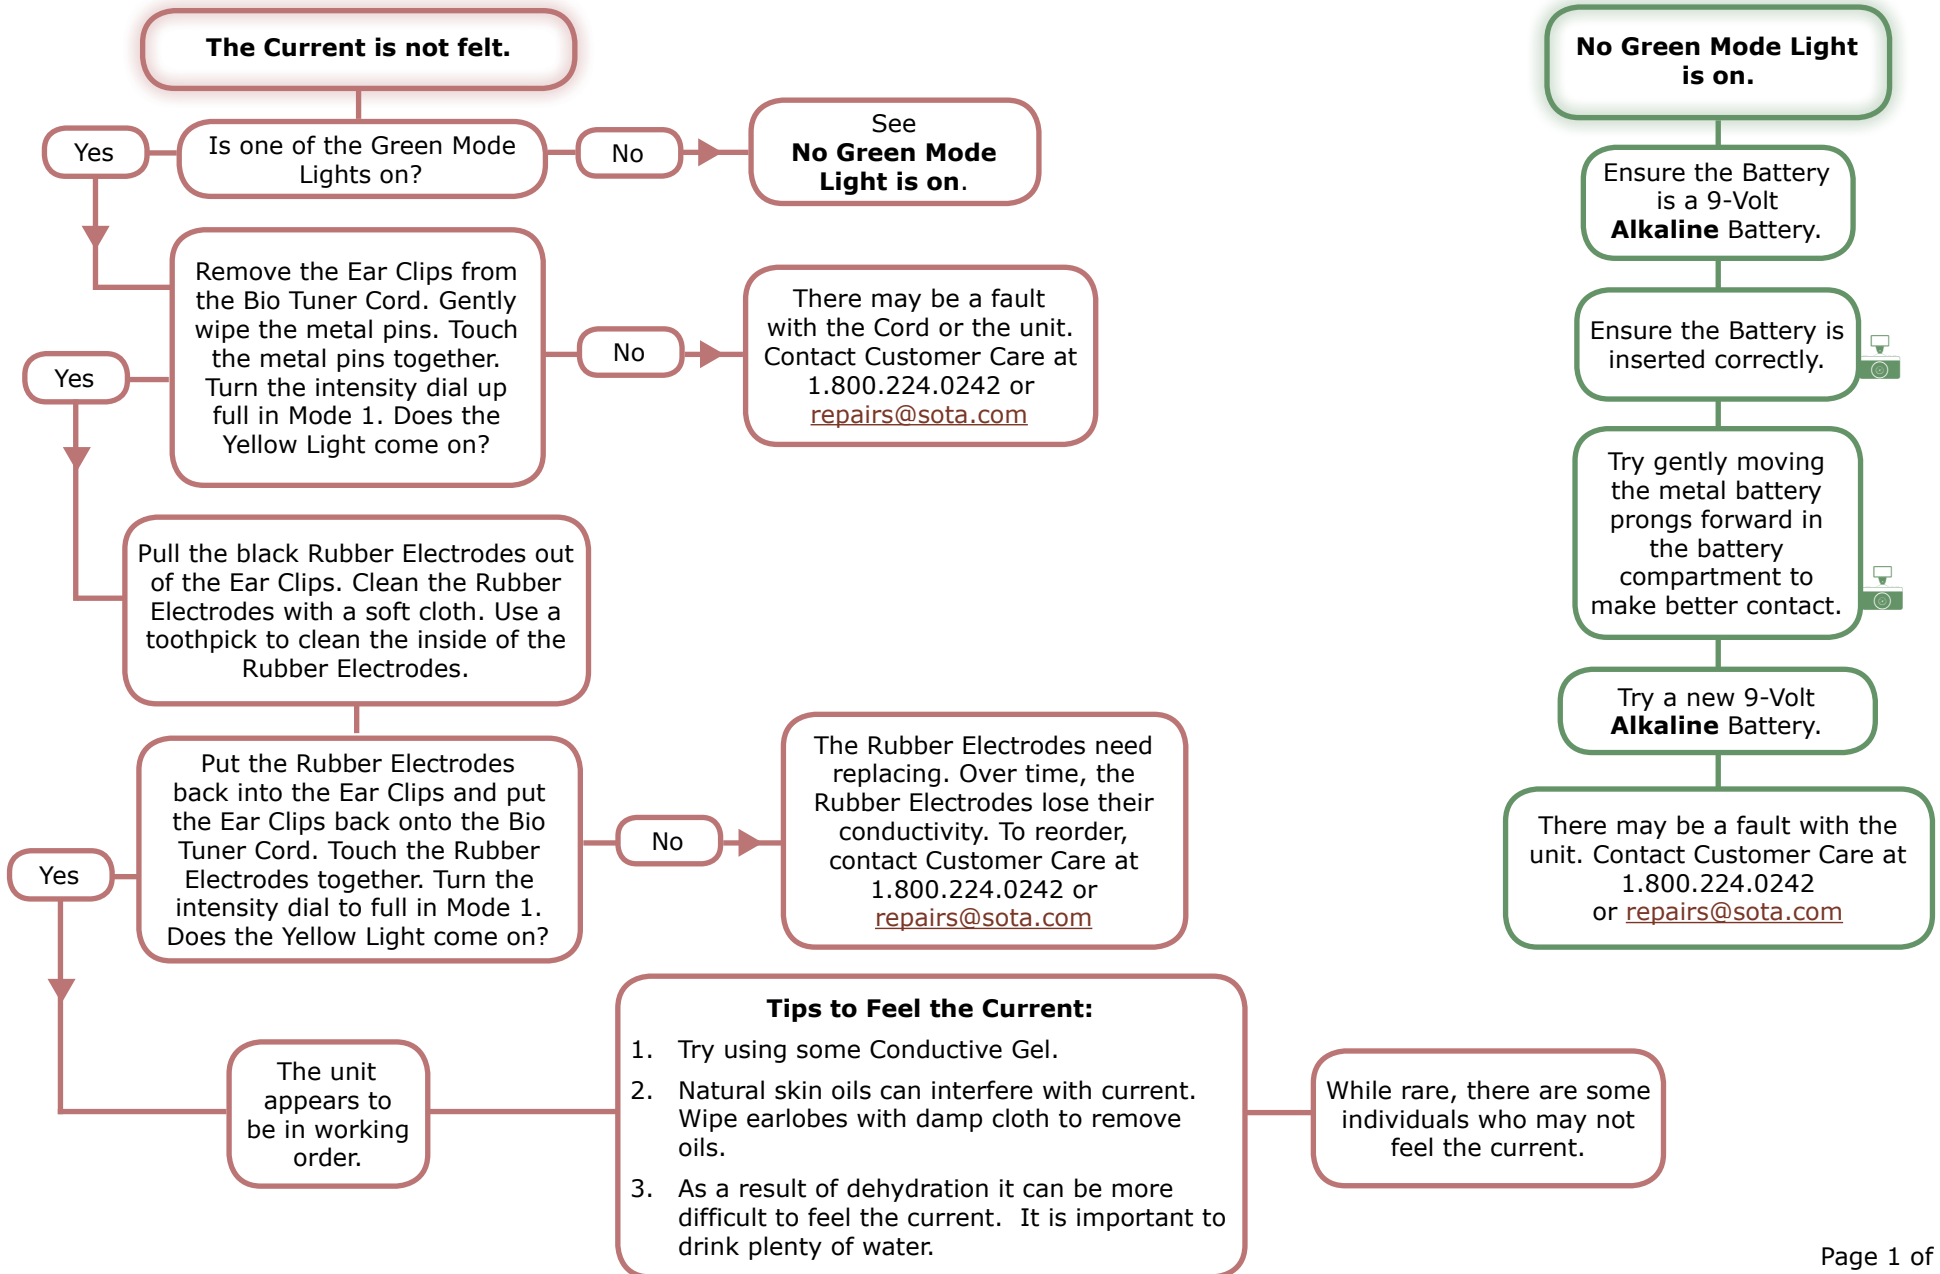

Bio Tuner Troubleshooting

Models: BT9 & BT8

Bio Tuner Troubleshooting

Models: BT9 & BT8