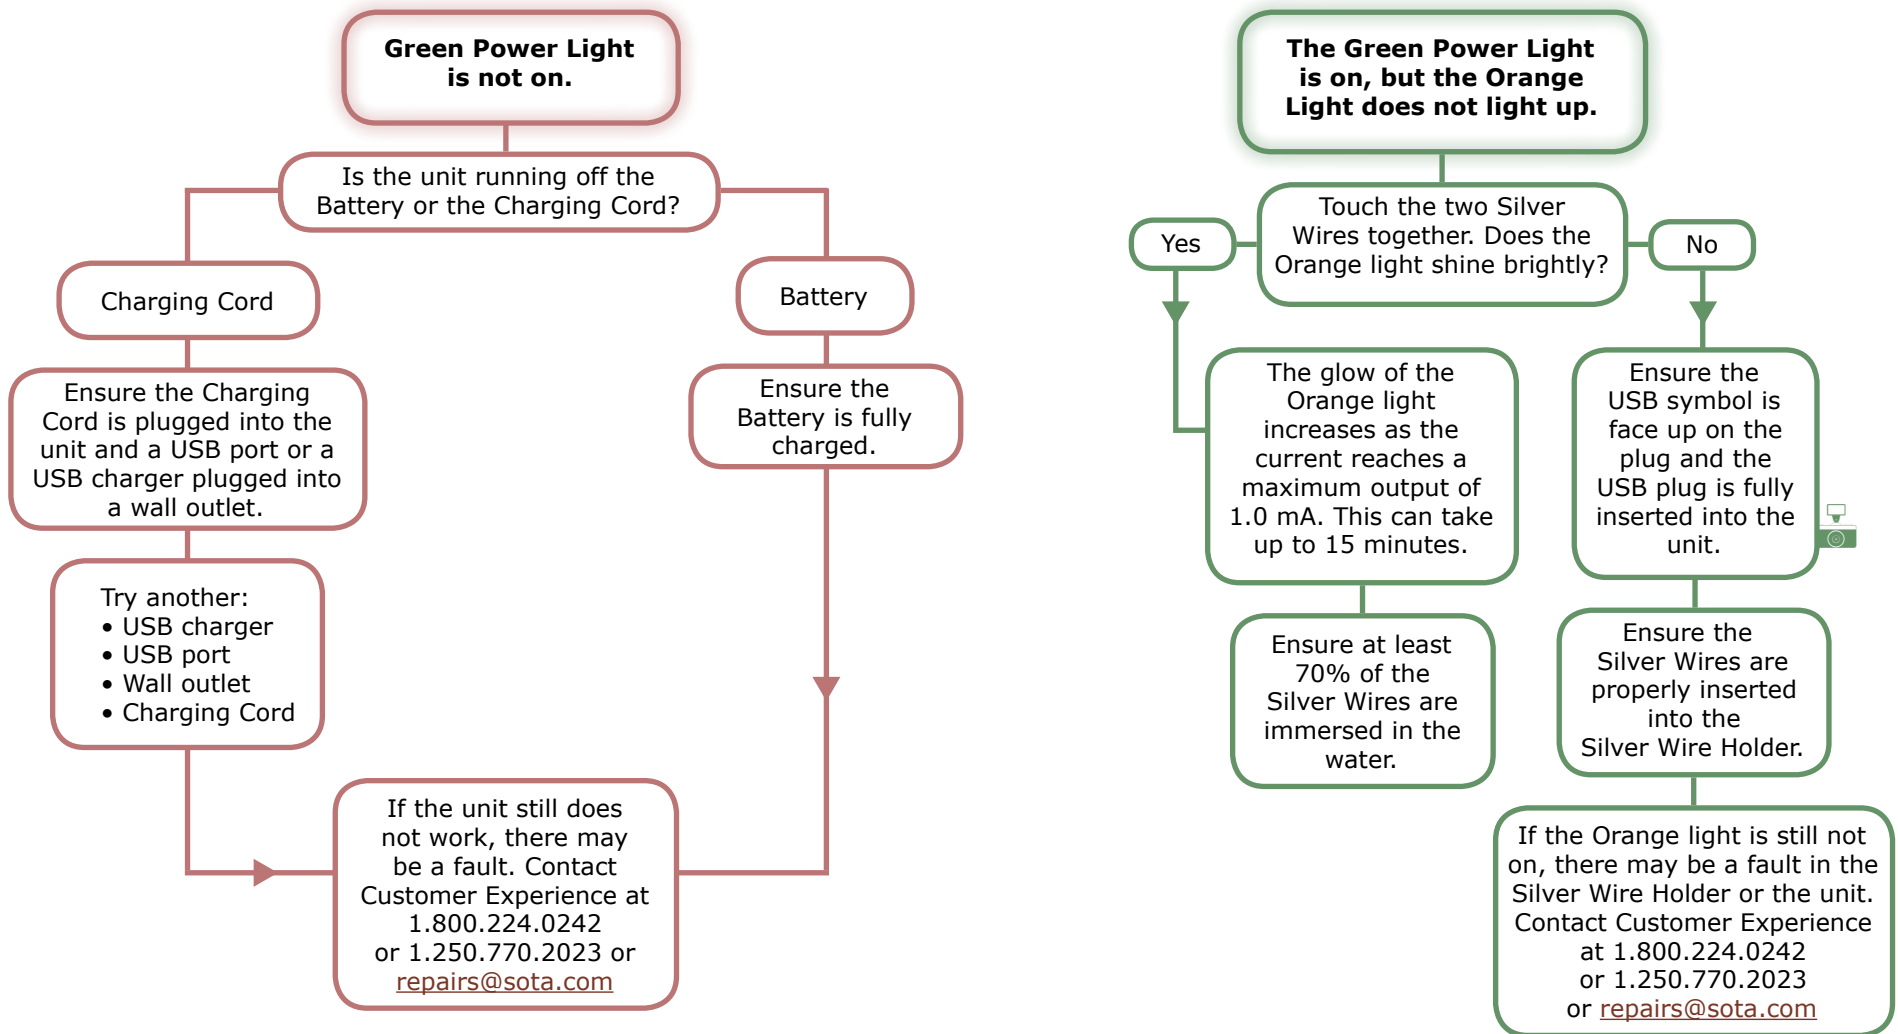

Silver Pulser

Ionic~Colloidal Silver Troubleshooting

Model: SP8

Silver Pulser

Ionic~Colloidal Silver Troubleshooting

Model: SP8